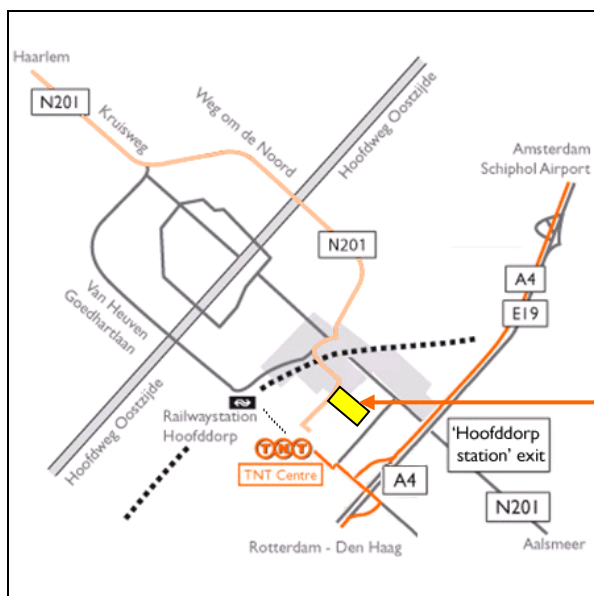

From Utrecht/Amsterdam/Schiphol Airport (A4/ E19)

- after the Schiphol tunnel, take exit 'Hoofddorp/Aalsmeer'
- take the second exit, to 'Hoofddorp Station'
- at the traffic lights, go right to 'Station' (*not* to 'Hoofddorp')
- at the next set of traffic lights, go left onto Taurusavenue
- continue along Taurusavenue, until the roundabout, The P+R parking is to your right

From The Hague/Rotterdam (A4/E19)

- take exit 'Hoofddorp/Aalsmeer'
- follow signs 'Hoofddorp Ring'
- at the traffic lights, go left, on the left lane, to 'Station' (*not* to 'Hoofddorp')
- at the next set of traffic lights, go left onto Taurusavenue
- continue along Taurusavenue, until the roundabout. The P+R parking is to your right

From Haarlem (N201)

- take the N201 towards Hoofddorp
- at the traffic lights near Kruisweg, turn right to 'Beukenhorst West'
- continue along Van Heuren Goedhartlaan until the second set of traffic lights
- turn left under the railway flyover, and take the first right, onto Taurusavenue
- the P+R parking is to your left

By train

TNT Centre is within walking distance of Hoofddorp station (4 minutes by train from Schiphol Airport, on the Amsterdam - The Hague line). From the bus terminal under the station, walk southwards. The third building on your right is TNT Centre.